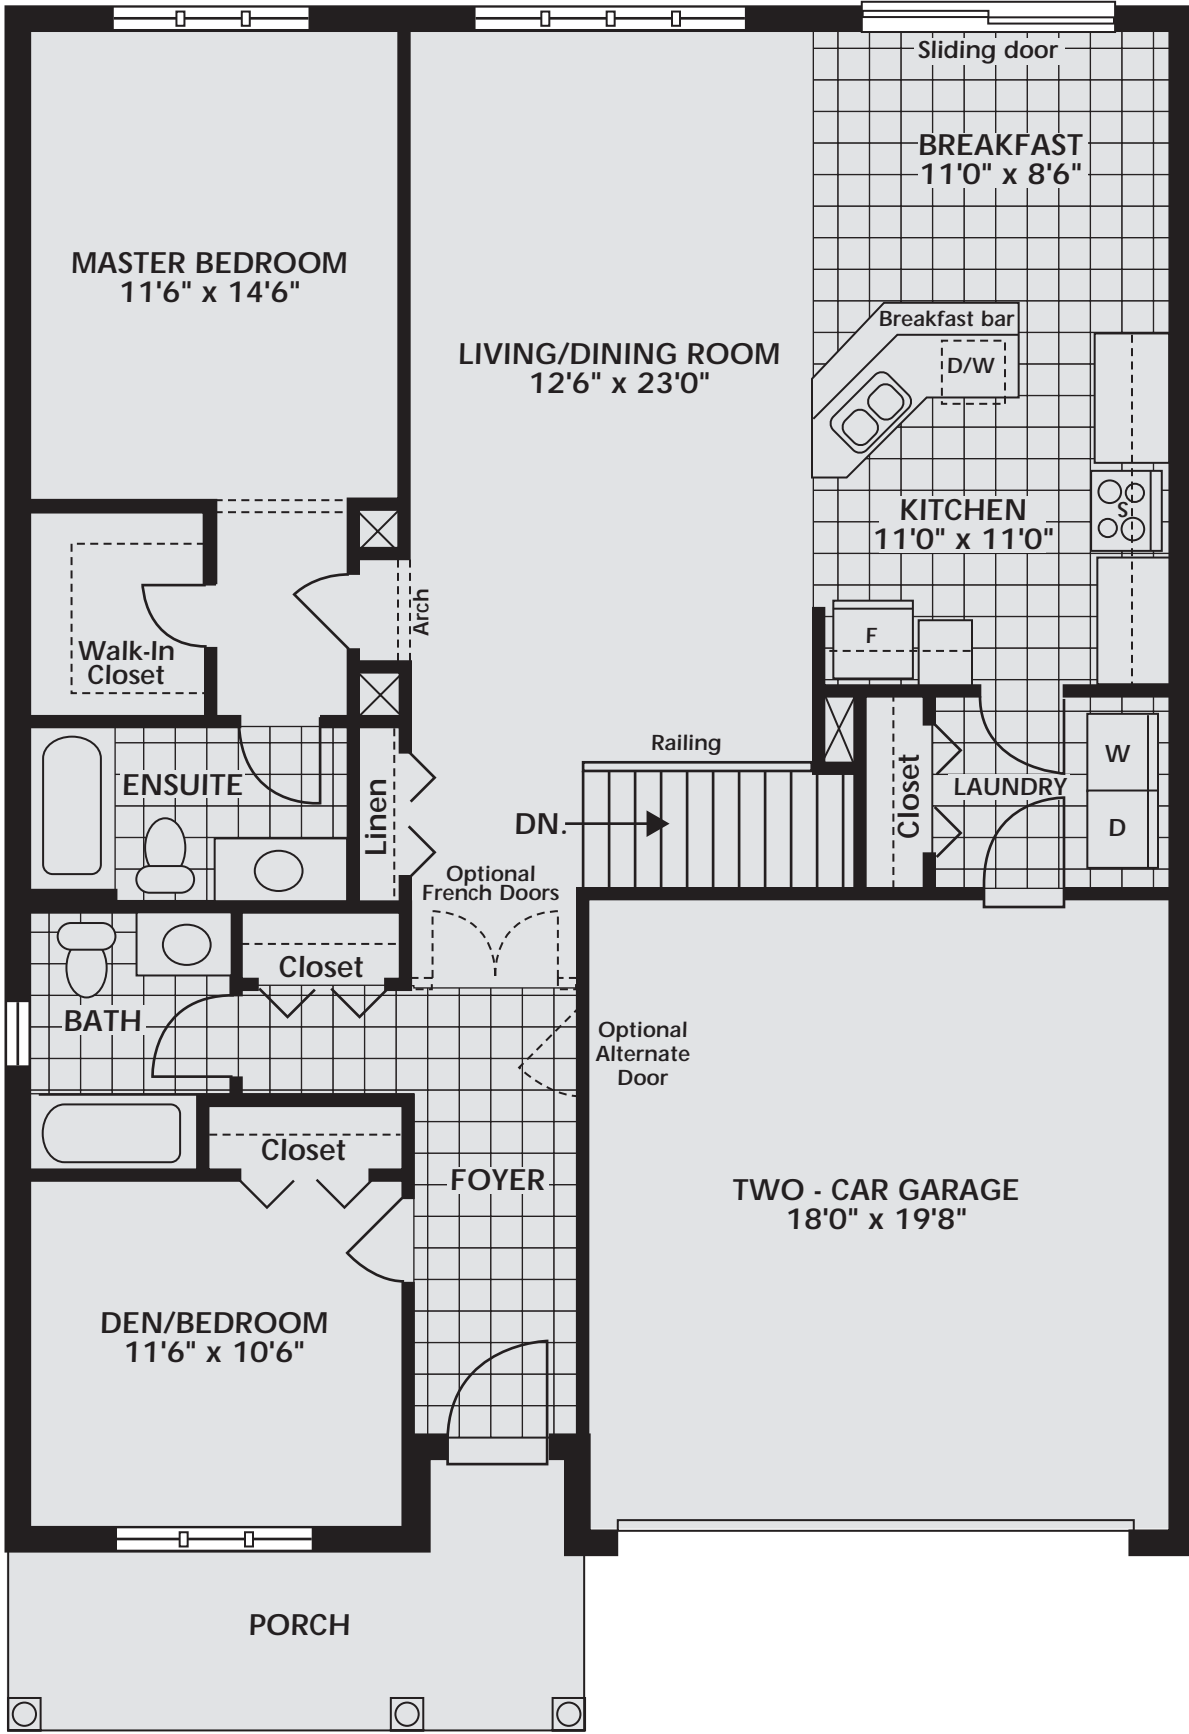

Window on end units

FUTURE RECREATION ROOM

F HW

Rough-In Bath

UP

Finished Landing

UNEXCAVATED

WINE CELLAR